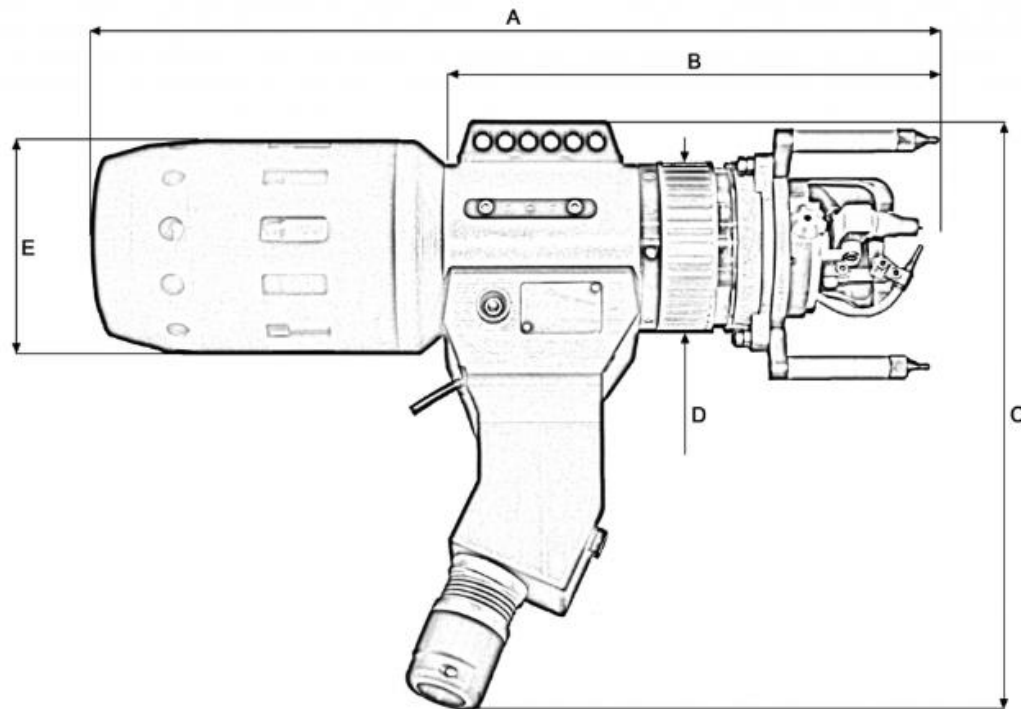

Dimension Sheet for RBK 16 Weld Head

RBK 16

A	mm	490
	inch	19.291
B	mm	290
	inch	11.417
C	mm	390
	inch	15.354
D	mm	100
	inch	3.937
E	mm	130
	inch	5.118